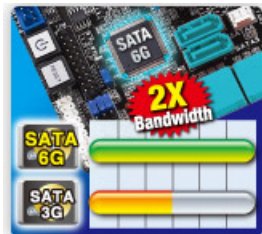

## Gamer Series

System is not exactly as shown.

**Our new iPRO Gaming PC with an Intel® Core i7 Quad Core processor is Intel's, fastest and most feature-rich generation of desktop CPUs. Built on advanced technology that automatically applies processing power where it's needed most, the Intel Core i7 processor's incredible speed and efficiency lets you multitask faster and delivers an amazing multimedia experience.**

NINE Gigabytes of triple channel DDR3 memory coupled with an integrated memory controller provides unprecedented memory throughput. Video excitement is generated by the ATI HD5850 1GB video card. New **Sata 6G support** accelerates the new WD Black edition Hard drive.